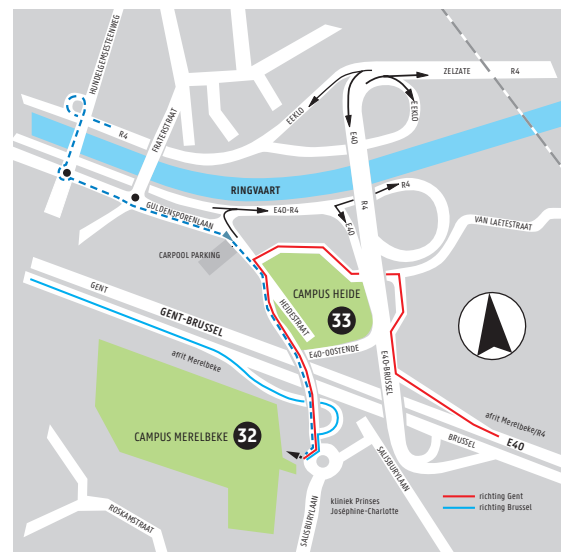

GENT

GHENT UNIVERSITY – CITY MAP GHENT

CAMPUSES GENT

- 1 Het Pand
- 2 Campus Aula (Aula) **
- 3 Campus Ufo (Rectoraat, Ufo, De Brug) *
- 4 Campus Boekentoren (University Library) **
- 5 Campus Tweerken (Therminal)
- 6 Campus Rommelaere
- 7 Campus Mercator *
- 8 Campus Dunant (GUSB) *
- 9 Campus Coupure *
- 10 Campus Ledeganck (Botanical Garden) **
- 11 Campus Schoonmeersen *
- 12 Campus Sterre (UGent second hand shop) *
- 13 Campus UZ **
- 14 Campus Heymans *
- 15 Campus Proeftuin
- 16 Tech Lane Ghent Science Park - Campus A **
- 32 Campus Merelbeke *
- 33 Campus Heide

RESTAURANTS AND CAFETERIAS

- * Campus with resto
- ** Campus with cafeteria
- 17 Resto Sint-Jansvest
- 18 Resto Kantienberg
- 19 HoGent Resto De Wijnaert
- 20 HoGent Resto Bijloke
- 21 HoGent Resto Vesalius

- 27 Bicycle rent / repair
- 28 Station Gent-Sint-Pieters
- 29 ICC (International Convention Center)
- 30 Tourist office City of Ghent (Sint-Veerleplein 5)
- 31 Administration Centre City of Ghent / Foreigners Registration Office (Woodrow Wilsonplein 1) Municipal Library

MERELBEKE